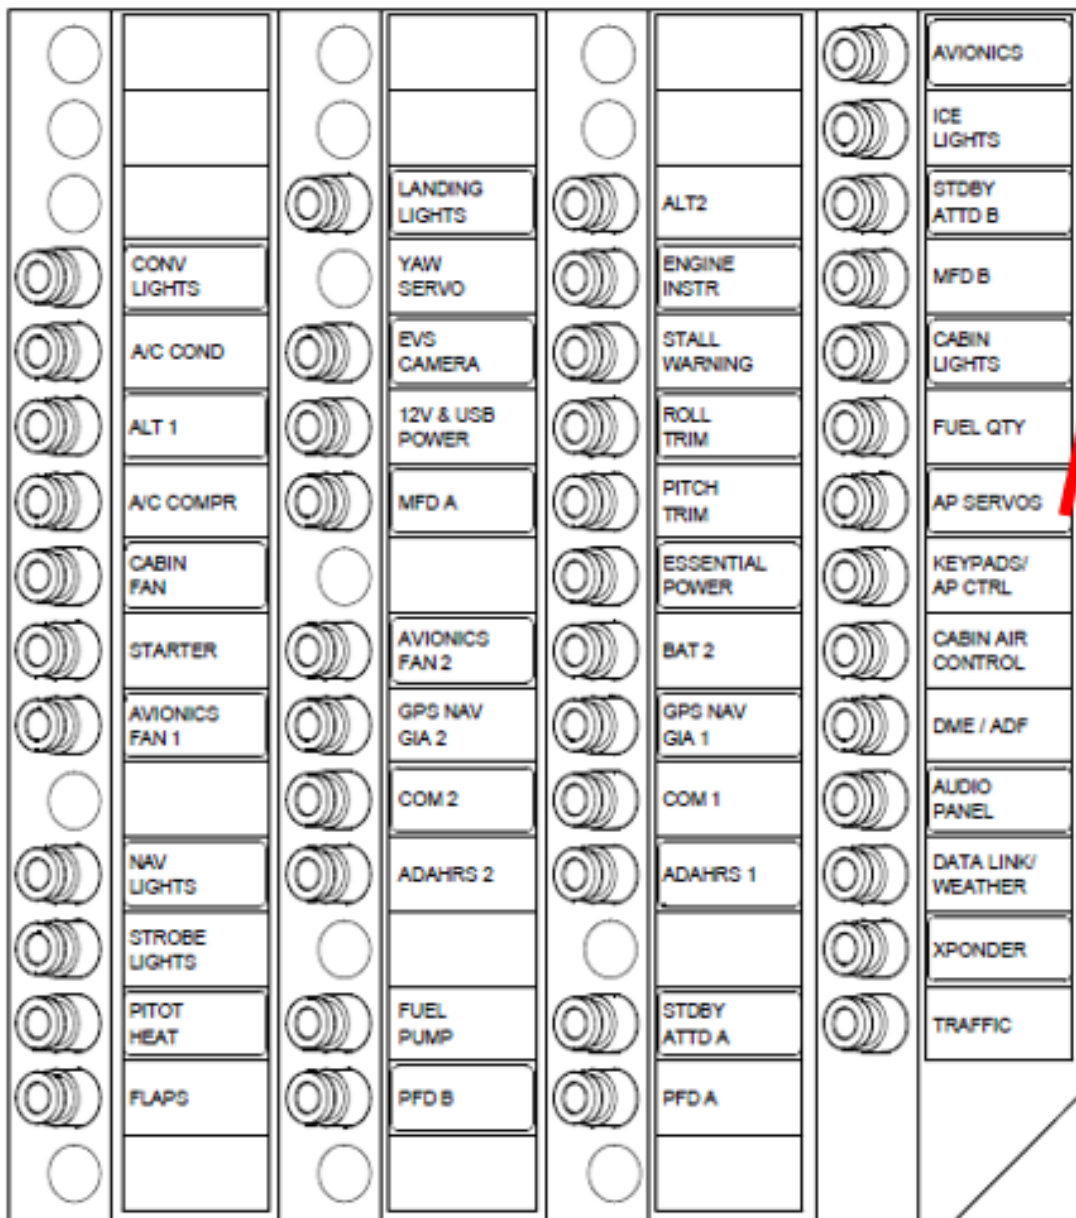

Cirrus SR20 Aircraft Study Guide

Garmin Perspective Plus – Cirrus SR20 TRAC

Garmin Perspective Plus Cirrus SR20 TRAC

Primary Flight Display (PFD)

Multifunction Display (MFD)

GDU
Garmin
Display
Units

GCU479
Garmin
Control
Panel

GMC707
Autopilot
Control
Panel

GMA450C
Digital
Audio
Panel

GDU Display Units

Reversionary
Display
Button

MFD Menu System

Bump – Scroll – Twist

Bump – Turns Cursor On

Scroll - Moves menu to menu

Twist – Moves within a menu

Other Cirrus Panels

LRUS