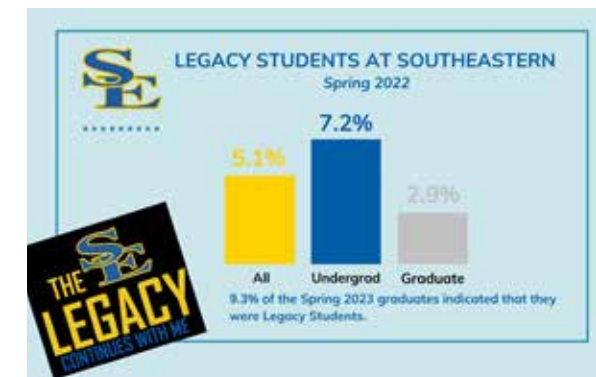

LEGACY SCHOLARSHIP

"I chose to attend Southeastern because it's a community-based school that's all about education and helping all their students. And the campus has a family environment that I'm truly thankful for."

The Southeastern Legacy Scholarship encourages a continued family tradition of attending Southeastern Oklahoma State University and celebrates the spirit of the Blue and Gold, by providing scholarships for legacy students.

The Southeastern Legacy Scholarship provides financial assistance for family