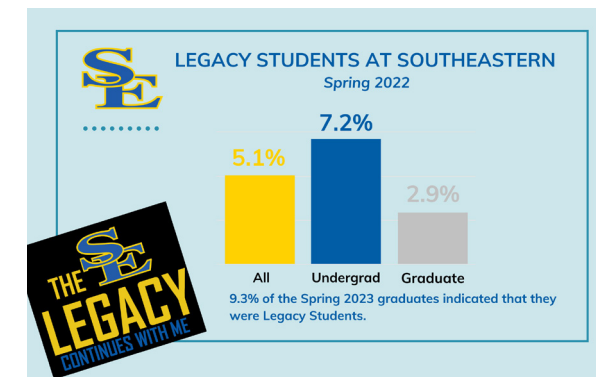

SE LEGACY SCHOLARSHIP

"I chose to attend Southeastern because it's a community-based school that's all about education and helping all their students. And the campus has a family environment that I'm truly thankful for."

The Southeastern Legacy Scholarship encourages a continued family tradition of attending Southeastern Oklahoma State University and celebrates the spirit of the Blue and Gold, by providing scholarships for legacy students.

The Southeastern Legacy Scholarship provides financial assistance for family